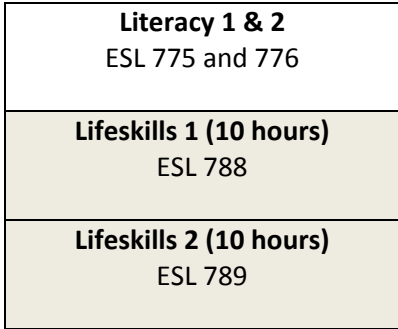

# ESL Acceleration Flowchart

**NONCREDIT**

*Lifeskills Certificate*

**NONCREDIT and CREDIT**

(Formerly ESL 521, 522, 523)

(Formerly ESL 531, 532, 533)

*Intermediate II Certificate*

*Advanced Certificate*

Shaded box indicates a new course.

Unshaded box indicates a current course or a course that is being modified.